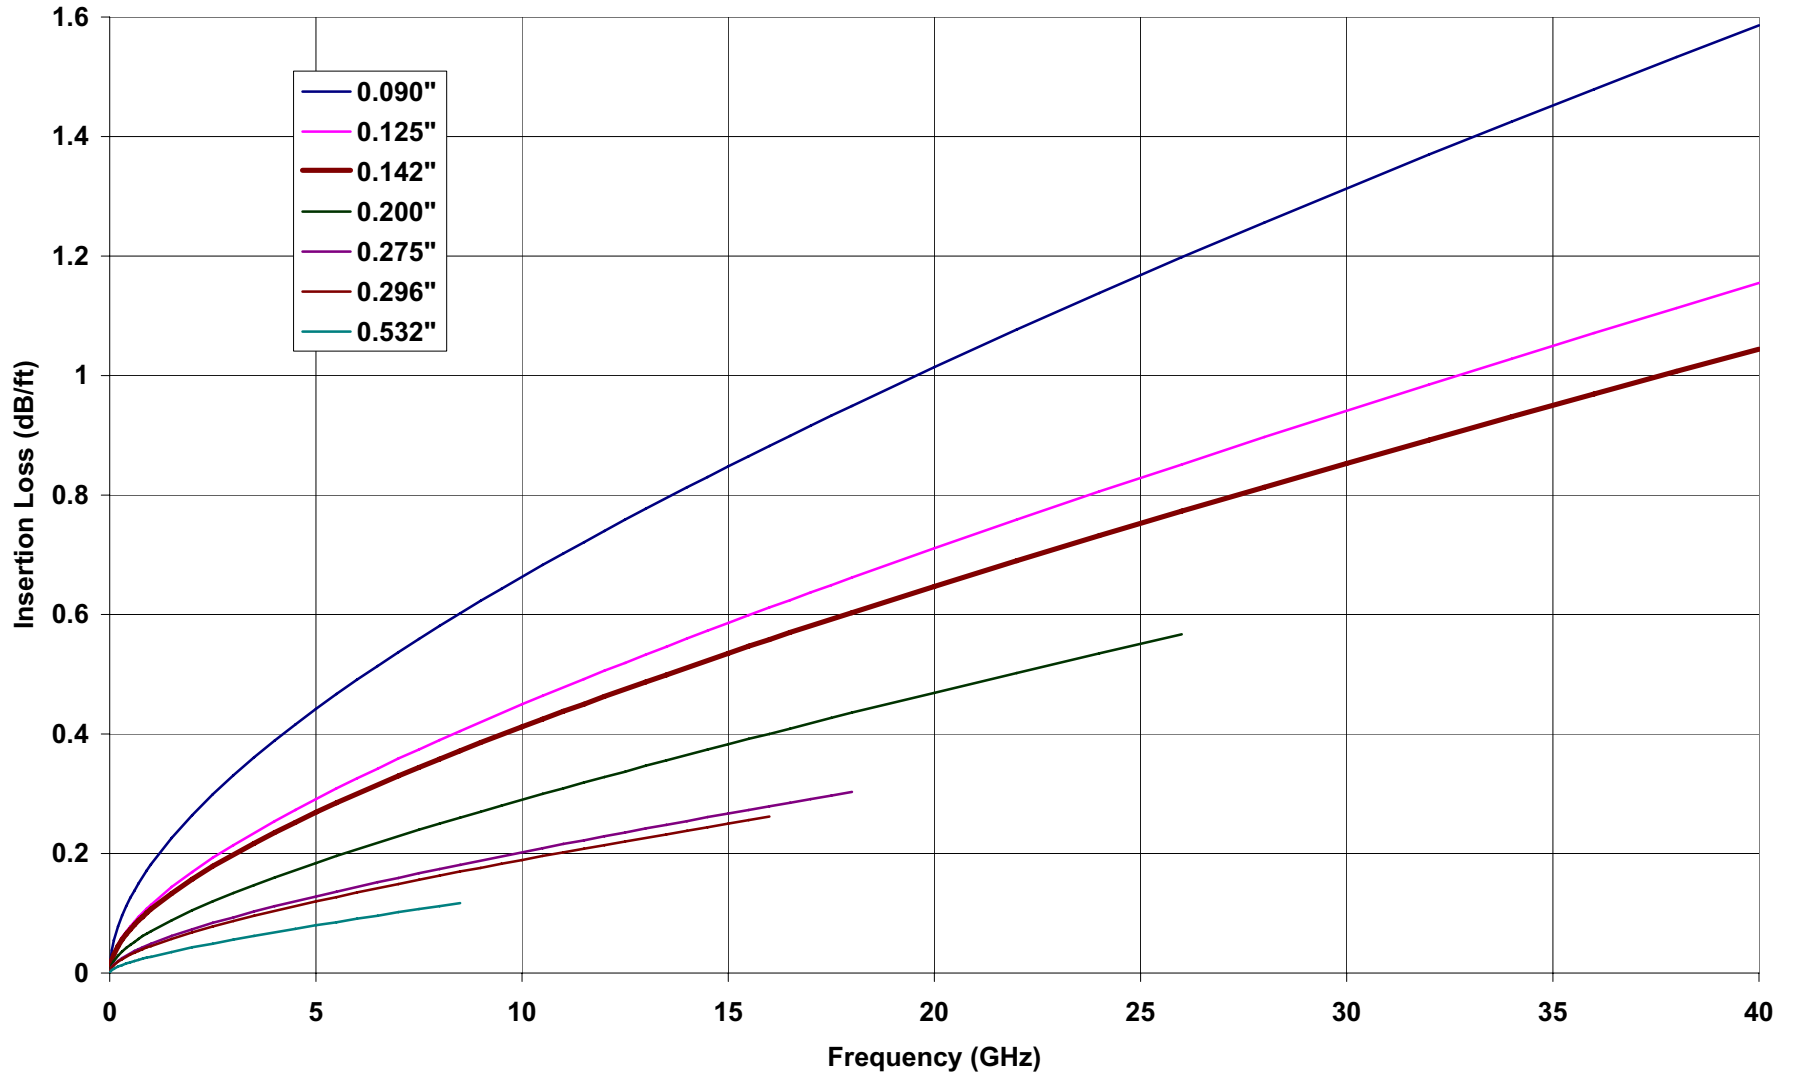

**Insertion Loss Vs. Frequency
At Ambient Temperature**

Cable Dia.	0.090"	0.125"	0.142"	0.200"	0.275"	0.296"	0.532"
Cutoff Freq.	71.4 GHz	60.7 GHz	40.7 GHz	26.1 GHz	18.1GHz	16.6 GHz	8.9 GHz